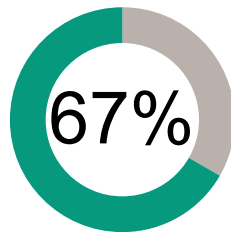

English Language Arts

67%

Math