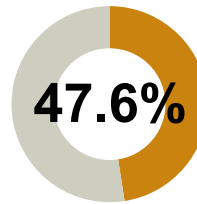

English Language Arts

Math

Science

Met grade level standards on state administered tests