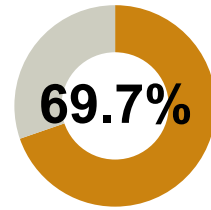

English Language Arts

Math

Science

Met grade level standards on state administered tests