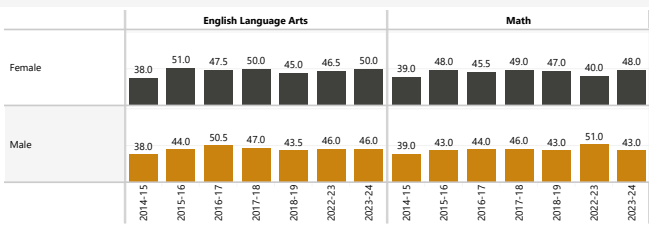

Centralia School District

All Students

Gender

Federal Race/Ethnicity

Program and Characteristic