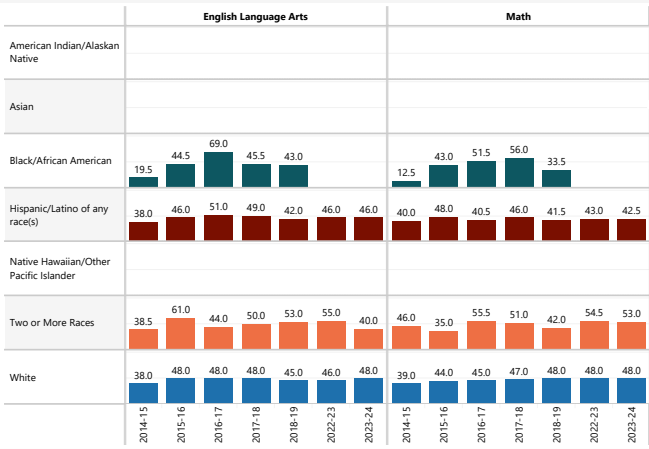

Centralia School District

All Students

Gender

Federal Race/Ethnicity

Program and Characteristic